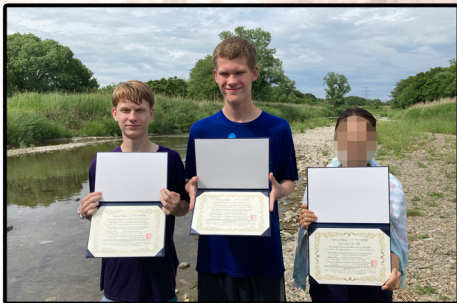

the McCown family

BBFI MISSIONARIES TO JAPAN
EVANGELIZING • DISCIPLING • CHURCH PLANTING

THE LATEST NEWS FROM THE FRONT IN FAR EAST ASIA

MAY - JUNE 2021

PREACHING CHRIST AND HIM CRUCIFIED IN JAPAN

Several individuals have faithfully attended our pre-baptism and pre-membership classes over the last several months. Since the last newsletter, three of them professed faith in the sin-atonement death and life-giving resurrection of Christ for their salvation. We praise the Lord for his grace to them! Jenelle and I interviewed each of them and found evidence of ongoing repentance and faith in Christ. We examined their doctrine and found it to be consistently biblical. Each of them expressed a desire to obey Christ's command to be baptized. After church recently, we traveled in the rain to a nearby river, dug a hole in the river using a shovel, gave them opportunity to publicly express their faith in Christ, and then baptized our new brothers and sister in Christ. Also, they each expressed a desire to covenant together as an independent local church. On Sunday May 23, we had a Church Covenant Sunday and all those eligible signed the church covenant after the morning service. Afterwards, we partook of the Lord's Supper together for the first time.

Baptisms in the River

Receiving Baptism Certificates

We've had some new people attending our church services lately. Please pray for them.

Recently, We've had to submit some paperwork to the government regarding our religious activities visas. Please pray that the Japanese government would