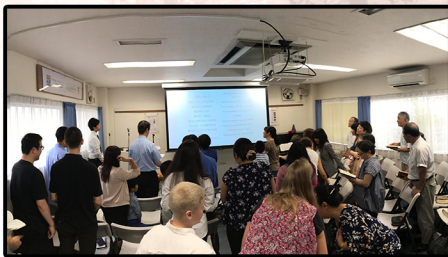

MINISTRY NEWS

The Lord has continued to give us many opportunities to serve him here in Japan. Last month we served at Summer Bible camp. There was Bible preaching every day during the camp. Some professions of faith and repentance were made. Please pray for God's grace to be at work in their lives. I've preached several church services during the past month. We've also continued to share the gospel with our neighbors.

SHOWING HOSPITALITY

This past month we've hosted some visitors for their survey trip to Japan. We were able to help them get involved with

ministry here and introduce them

to Japanese culture and language. Chris and Miranda Shirrell are prospective missionaries to the Japanese going up for approval this month. Please consider having them and their two young children come to your church on their deputation to present their ministry. Their website is shirrellstojapan.org